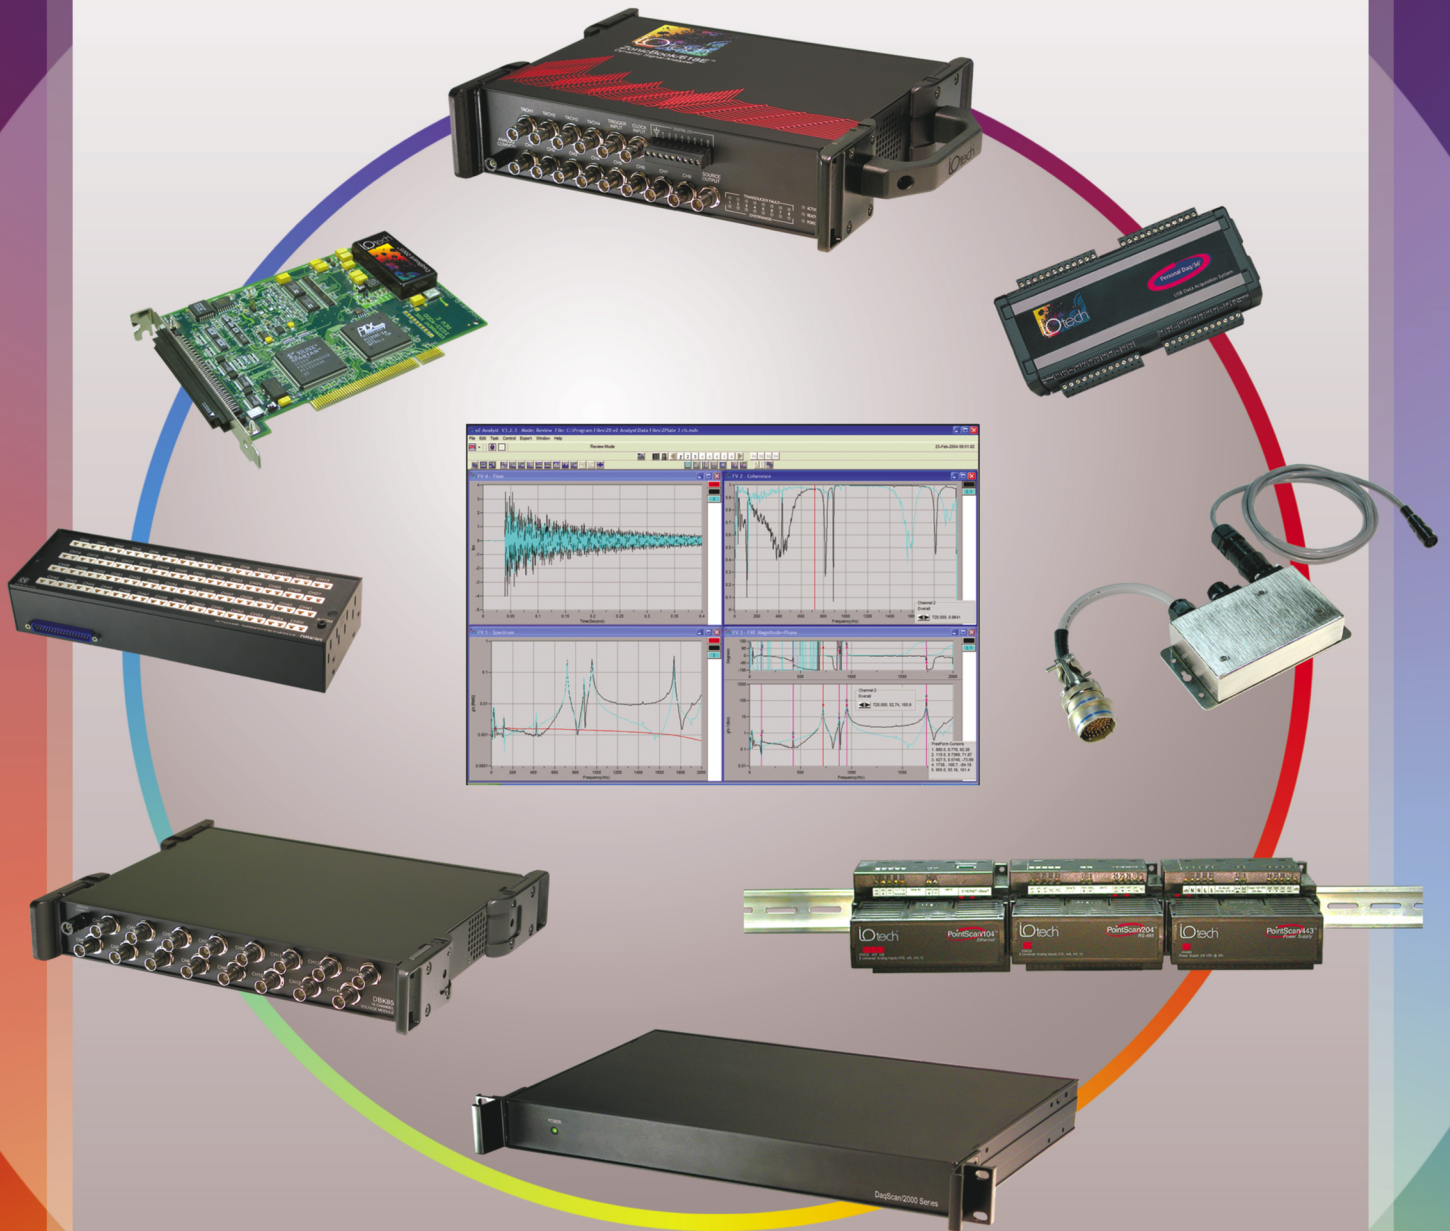

PC-Based Data Acquisition and Instrumentation Catalog

PORTABLE • LABORATORY • EMBEDDED • DISTRIBUTED
Voltage Temperature Vibration Strain Frequency Position Pressure Sound Current

2 0 0 4 - 2 0 0 5

www.iotech.com